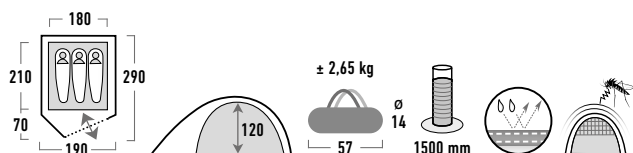

Freistehendes Kuppelzelt

- Blau-grau
- 190T Polyester PU
- Polyester atmungsaktiv
- PE Boden
- Fiberglass 7,9 mm
- SBS Marken Reißverschluss
- Reißverschluss Tragetasche

Außenzelt

- Extra breiter Apsiden-Eingang
- Dauerventilation mit Abstandhalter

Innenzelt

- Eingang mit Gazeeinsatz
- Wannenföden
- Innentaschen
- Lampenhalter

Self supporting dome tent

- Blue-grey
- 190T Polyester PU
- Polyester breathable
- PE groundsheet
- Fiberglass 7,9 mm
- SBS brand zipper
- Zipped carry bag

Fly Sheet

- Extra wide vestibule entrance
- Permanent ventilation with distance holder

Inner Tent

- Door with mesh window
- Tub floor
- Inner pockets
- Lamp holder

Video